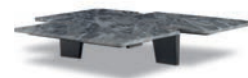

FURNISHING ACCESSORIES

- 5 **REEVES "LARGE"**
ARMCHAIRS CM 85X86 H68
- 6 **DUCHAMP "BRONZE"**
COFFEE TABLE CM Ø30 H40
- 7 **DUCHAMP "BRONZE"**
COFFEE TABLE CM 40X40 H40
- 8 **JACOB**
COFFEE TABLE CM 130X120 H22
- 9 **RITTER**
COFFEE TABLE CM 110X110 H18,5
- 10 **AERON**
COFFEE TABLE CM 72X62 H23 - MOD. D
- 11 **DIBBETS "FLAG"**
RUG CM 450X250

Furnishing accessories

5
REEVES "LARGE"
ARMCHAIRS CM 85X86 H68

6
DUCHAMP "BRONZE"
COFFEE TABLE CM Ø30 H40

7
DUCHAMP "BRONZE"
COFFEE TABLE CM 40X40 H40

8
JACOB
COFFEE TABLE CM 130X120 H22

9
RITTER
COFFEE TABLE CM 110X110 H18,5